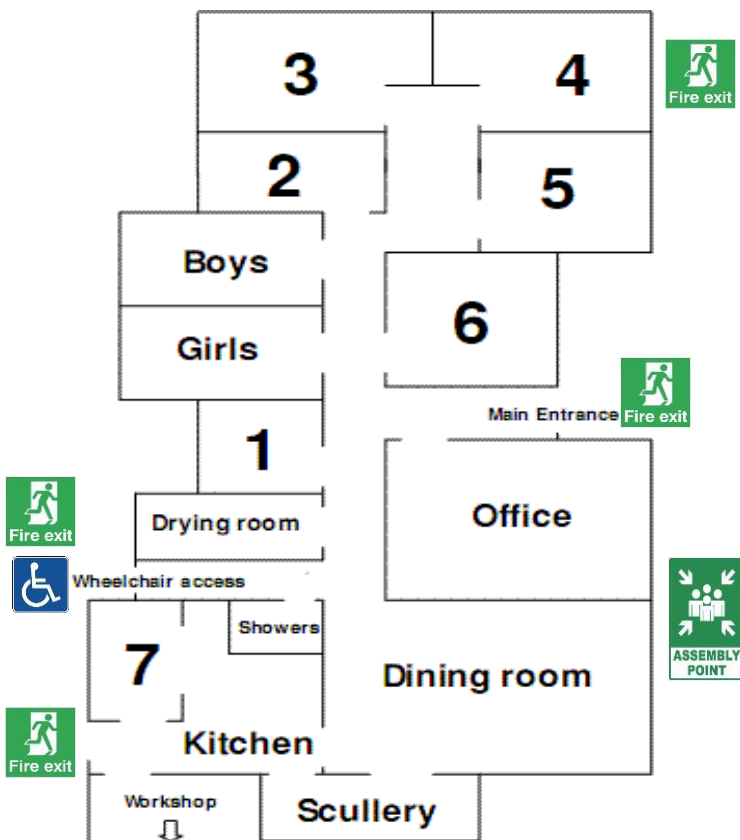

# APOEC Cabin Allocations

Upon arrival it is essential that the group leader completes this form please.

A copy should be on the clipboard in case of a fire or other emergency.

Cabin 1 (sleeps 2)	

Cabin 2 (sleeps 4)	

Cabin 3 (sleeps 11)	

Cabin 4 (sleeps 8)	

Cabin 5 (sleeps 9)	

Cabin 6 (sleeps 9)	

Cabin 7 (sleeps 2)	

- Useful Points to Note:**
- > Room 4 has a fire exit window
  - > Room 6 window leads to the verandah
  - > Room 7 has an ensuite but is away from all other cabins
  - > Rooms 1, 2, 5 & 7 have lockable doors